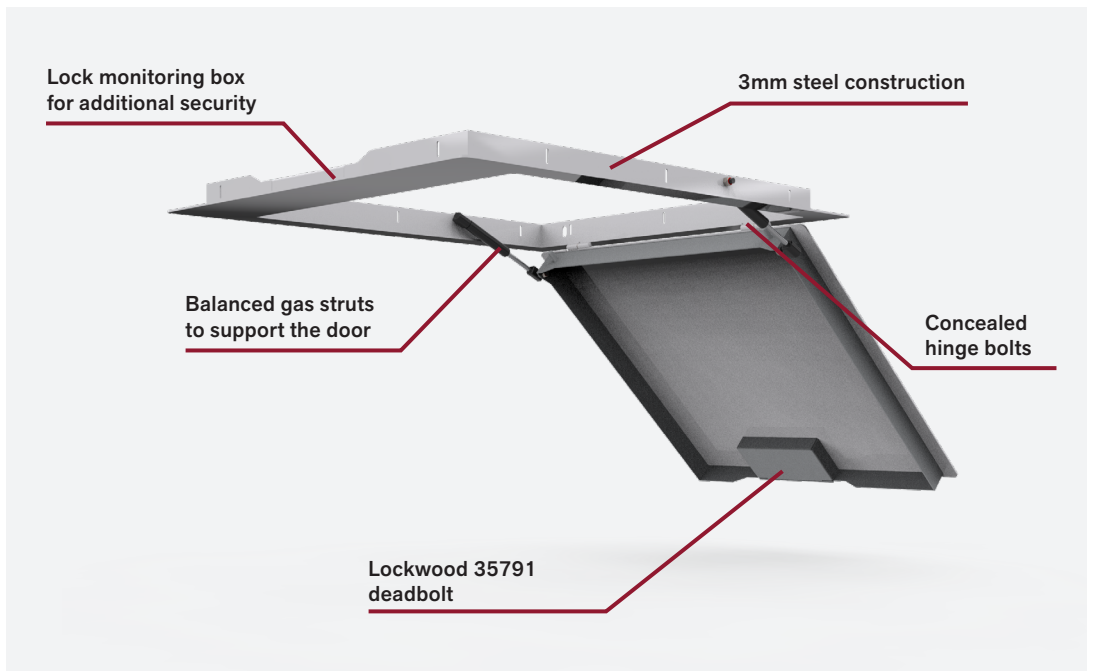

MONITORED ACCESS PANEL - HS MAP

LET'S TALK
SECURITY

SCAN TO WATCH HS-MAP VIDEO

HS MAP

HOW TO ORDER

Product Code	Product Finish	Product Description
HS MAP - 250	Mild steel	Monitored Access Panel
HS MAP - 450	Mild steel	Monitored Access Panel
HS MAP - 600	Mild steel	Monitored Access Panel