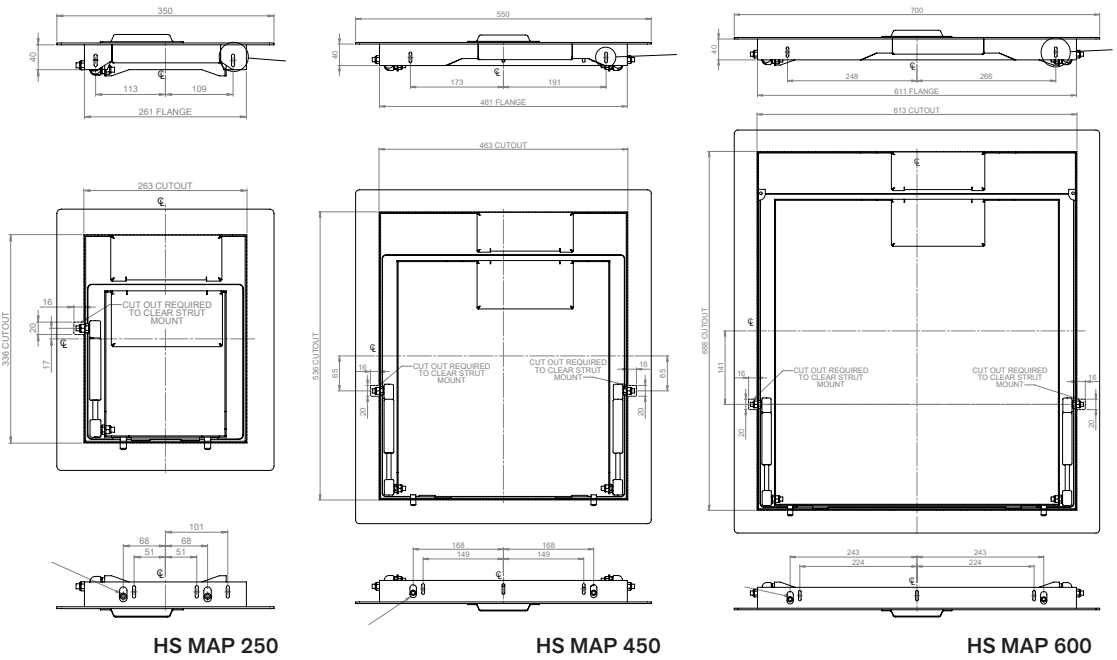

Monitored Access Panel

HS MAP

The global standard in
security hardware solutions

Monitored Access Panel

HS MAP

The only secured Monitored Access Panel on the international market.

The **Monitored Access Panel** can be used as part of an intrusion alarm system or other monitored instrumentation or building management system. The product can be used in ceilings or walls and provides detection when a hatch is opened.

HIGHLIGHTING FEATURES

-  Concealed fixings provide ultimate strength & security

CONSTRUCTION

- 3mm mild steel
- Concealed hinge bolts
- Welded hinges

DIMENSIONS

- Standard size 450mm x 450mm access opening
- Standard size 600mm x 600mm access opening
- Standard sizes 250mm | 450mm | 600mm opening sizes

COMPONENTS

- Includes an AMS62-10 MKII Lock Monitoring Box
- Lockwood 35791 deadbolt
- Balanced gas struts to support the door
- Weld on hinges

APPLICATIONS

- Ceilings and walls for secure rooms
- General commercial
- Fits all end of line modules
- Alarm activation
- For use in building management systems (BMS)

MONITORED ACCESS PANEL - HS MAP

LET'S TALK
SECURITY

SCAN TO WATCH HS-MAP VIDEO

HS MAP

HOW TO ORDER

Product Code	Product Finish	Product Description
HS MAP - 250	Mild steel	Monitored Access Panel
HS MAP - 450	Mild steel	Monitored Access Panel
HS MAP - 600	Mild steel	Monitored Access Panel