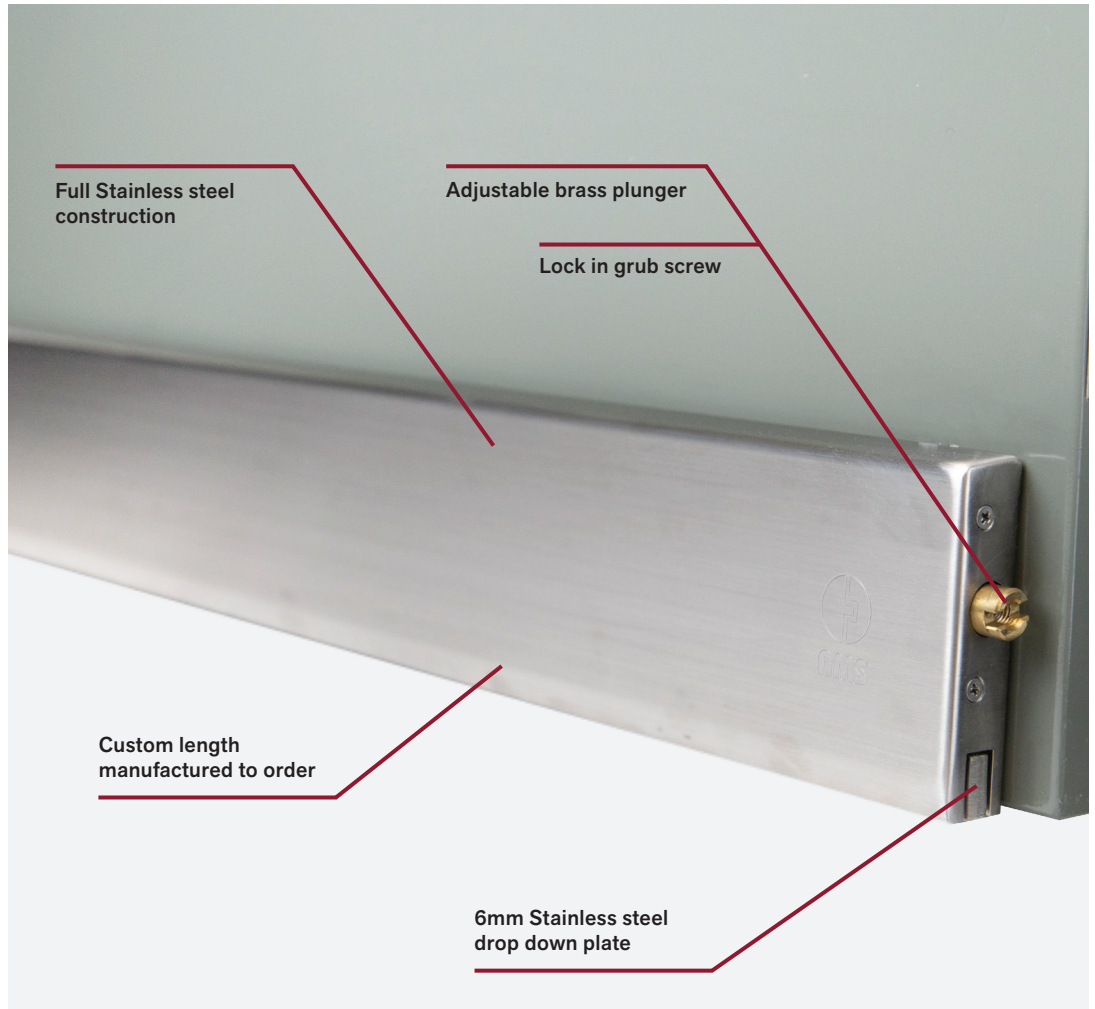

SECURE UNDER DOOR SEAL - AMS-003

LET'S TALK
SECURITY

SCAN TO WATCH AMS-003 VIDEO

AMS-003 - Secure Door Seal

ASSOCIATED COMPONENTS

Crank Bolt

CB-5004

Crank bolt goes over the AMS Secure Under Door Seal and into the floor. As well as over other standard door seals (smoke + acoustic)

HOW TO ORDER

Product Code	Product Finish	Product Description
AMS-003	Stainless steel	Secure Under Door Seal - 400mm - 1000mm
AMS-004	Stainless steel	Secure Under Door Seal - 1001mm - 1600mm